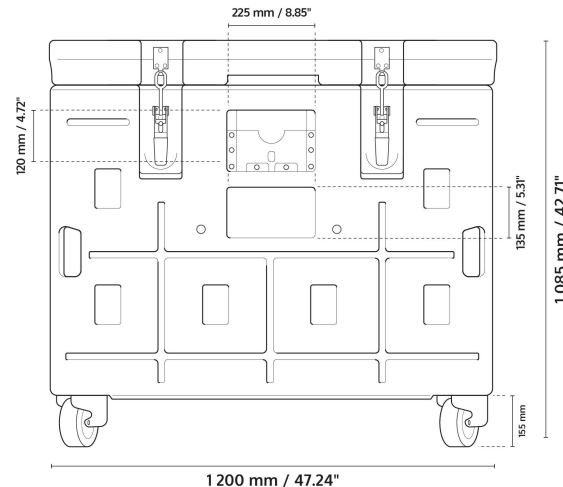

Insulated container properties

Thermal

Coef K.	0.33 W/m2.°C
ATP category	IR
Temperature resistance	-80°C/+70°C
Double wall thickness	≈ 90 mm
Internal convection grooves	

Mechanical

Dynamic load capacity	600 Kg
Static load capacity	1200 Kg

Double-walled, rotational-molded and grooved

For advice on best practices for use and thermal performance, contact the Olivo team / contact@olivo.eu

Update 26 /10/2023

External dimensions (L x l x h)

1200 x 800 x 1100 mm

Internal dimensions* (L x l x h)

1000 x 600 x 695 mm

Internal volume

417 L

Empty weight

98 Kg

Logistical specifications

Euro pallet 800 x 1200 mm

* Average value for reference purposes

Chilled

Frozen

Ambient

1 bld des Mineurs 42230 Roche-la-Molière / www.olivo.eu