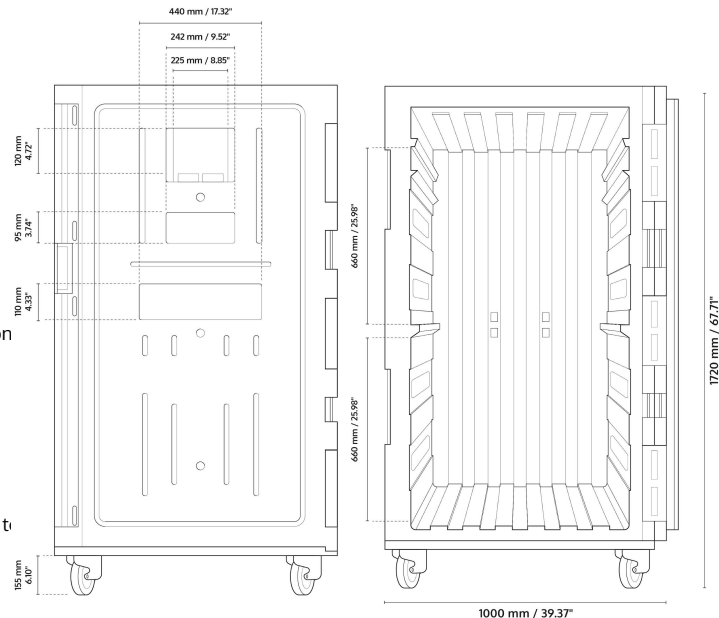

Roll 1100 SEA

01002020-xxx OLI-1

**Photo for illustrative purposes*

External dimensions (L x l x h)

1000 x 1200 x 1720 mm

Internal dimensions (L x l x h)

805 x 1000 x 1270 mm

Internal volume

Insulated container standard specifications

Box & door :

- Monobloc wall in UV-resistant food-grade polyethylene ;
- Injected polyurethane foam ;
- Monobloc EPDM frame seal ;
- Sealed lateral Pelican® closure, yellow zinc coating, ergonomic handling sheath, 2 locking points, and 1 galvanized door stop ;
- 270° door opening ;
- Double-axis zinc-plated box-door hinge ;
- 2 side-handling handles rotationally molded into the mass ;
- 1 injected plastic intermediate grid, 2 liftable and foldable panels.
- Rotomolded removable water retention tray with stainless steel drain plug on cable ;

Logistical specifications : ISO pallet 1200 x 1000 mm

Chassis :

- Embedded support frame with yellow zinc coating ;
- 2 swivel wheels, 2 fixed sandwich polyamide noise-reducing wheels attached to a plate, diameter 125 mm and height 155 mm.

Tracking : temperature/GPS tracking solution.

Logo molded into the mass.

Branding marking : engraved aluminum plate 150 x 90 mm

Insulated container properties

Thermal	Coef K.	0.34 W/m2.°C
	ATP category	IR
	Temperature resistance	-80°C/+70°C
	Double wall thickness	≈ 80 mm
Mechanical	Internal convection grooves	
	Dynamic load capacity	600 Kg
	Static load capacity	1200 Kg
Double-walled, rotational-molded and grooved		